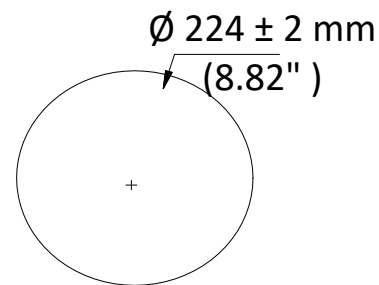

Order Model

DS-2AE5225T-A3(C)

Dimensions

Indoor

In-Ceiling

Distributed by

Headquarters

No.555 Qianmo Road, Binjiang District,
Hangzhou 310051, China
T +86-571-8807-5998
overseasbusiness@hikvision.com