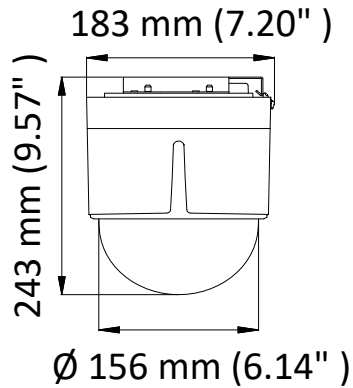

Preset Freezing	Yes
Scheduled Task	Preset/Patrol/Pattern/Pan Scan/Tilt Scan/Panorama Scan/Day Mode/Night Mode/Zero Calibration/None
Input/Output	
Video Output	Switchable TVI/AHD/CVI/CVBS video output, (NTSC or PAL composite, BNC)
Alarm	2 alarm inputs, 1 alarm output
RS-485 Interface	Half-duplex mode Self-adaptive HIKVISION, Pelco-P, Pelco-D protocol
UTC function	UTC protocol (or HIKVISION-C protocol in previous DVR)
General	
Menu Language	English
Power	24 VAC Max. 18 W
Working Temperature	-10° C to 50° C (14° F to 122° F)
Working Humidity	90% or less
Protection Level	IP66 standard (outdoor dome) TVS 4,000 V lightning protection, surge protection and voltage transient protection
Mounting	Various mounting modes optional
Dimension	DS-2AE5225T-A3(C) (Indoor): Ø 156 mm ×243 mm (6.14" × 9.57") DS-2AE5225T-A3(C) (In-Ceiling): Ø 156 mm ×236 mm (6.14" × 9.29")
Weight (approx.)	3 kg (6.61 lb.)

Order Model

DS-2AE5225T-A3(C)

Dimensions

Indoor

In-Ceiling

Distributed by

Headquarters

No.555 Qianmo Road, Binjiang District,
Hangzhou 310051, China
T +86-571-8807-5998
overseasbusiness@hikvision.com