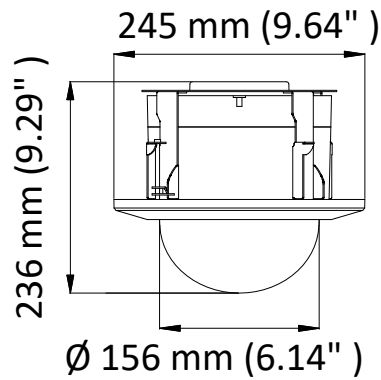

Preset Freezing	Yes
Scheduled Task	Preset/Patrol/Pattern/Pan Scan/Tilt Scan/Panorama Scan/Day Mode/Night Mode/Zero Calibration/None
Input/Output	
Video Output	Switchable TVI/AHD/CVI/CVBS video output, (NTSC or PAL composite, BNC)
Alarm	2 alarm inputs, 1 alarm output
RS-485 Interface	Half-duplex mode Self-adaptive HIKVISION, Pelco-P, Pelco-D protocol
UTC function	UTC protocol (or HIKVISION-C protocol in previous DVR)
General	
Menu Language	English
Power	24 VAC Max. 18 W
Working Temperature	-10° C to 50° C (14° F to 122° F)
Working Humidity	90% or less
Protection Level	IP66 standard (outdoor dome) TVS 4,000 V lightning protection, surge protection and voltage transient protection
Mounting	Various mounting modes optional
Dimension	DS-2AE5225T-A3(C) (Indoor): Ø 156 mm ×243 mm (6.14" × 9.57") DS-2AE5225T-A3(C) (In-Ceiling): Ø 156 mm ×236 mm (6.14" × 9.29")
Weight (approx.)	3 kg (6.61 lb.)

Order Model

DS-2AE5225T-A3(C)

Dimensions

Indoor

In-Ceiling

Distributed by

Headquarters

No.555 Qianmo Road, Binjiang District,
Hangzhou 310051, China
T +86-571-8807-5998
overseasbusiness@hikvision.com