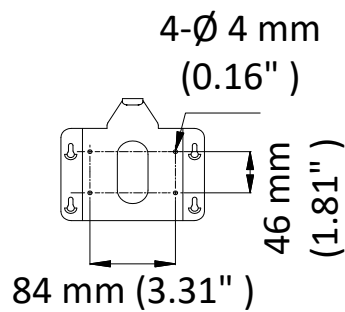

Preset Freezing	Yes
Scheduled Task	Preset/Patrol/Pattern/Pan Scan/Tilt Scan/Panorama Scan/Day Mode/Night Mode/Zero Calibration/None
Input/Output	
Video Output	Switchable TVI/AHD/CVI/CVBS video output, (NTSC or PAL composite, BNC)
Alarm	2 alarm inputs, 1 alarm output
RS-485 Interface	Half-duplex mode Self-adaptive HIKVISION, Pelco-P, Pelco-D protocol
UTC function	UTC protocol (or HIKVISION-C protocol in previous DVR)
General	
Menu Language	English
Power	24 VAC Max. 18 W
Working Temperature	-10° C to 50° C (14° F to 122° F)
Working Humidity	90% or less
Protection Level	IP66 standard (outdoor dome) TVS 4,000 V lightning protection, surge protection and voltage transient protection
Mounting	Various mounting modes optional
Dimension	DS-2AE5225T-A3(C) (Indoor): Ø 156 mm ×243 mm (6.14" × 9.57") DS-2AE5225T-A3(C) (In-Ceiling): Ø 156 mm ×236 mm (6.14" × 9.29")
Weight (approx.)	3 kg (6.61 lb.)

Order Model

DS-2AE5225T-A3(C)

Dimensions

Indoor

In-Ceiling

Distributed by

Headquarters

No.555 Qianmo Road, Binjiang District,
Hangzhou 310051, China
T +86-571-8807-5998
overseasbusiness@hikvision.com